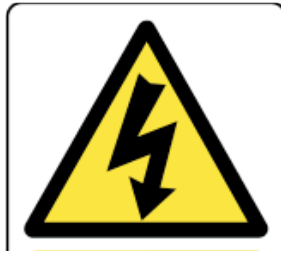

Bezpečnostní symboly - 1

**Danger of death**

**CAUTION  
High voltage**

**DANGER 240 volts**

**Hearing protection  
must be worn**

**Foot protection  
must be worn**

**Wash your hands**

**Eye protection  
must be worn**